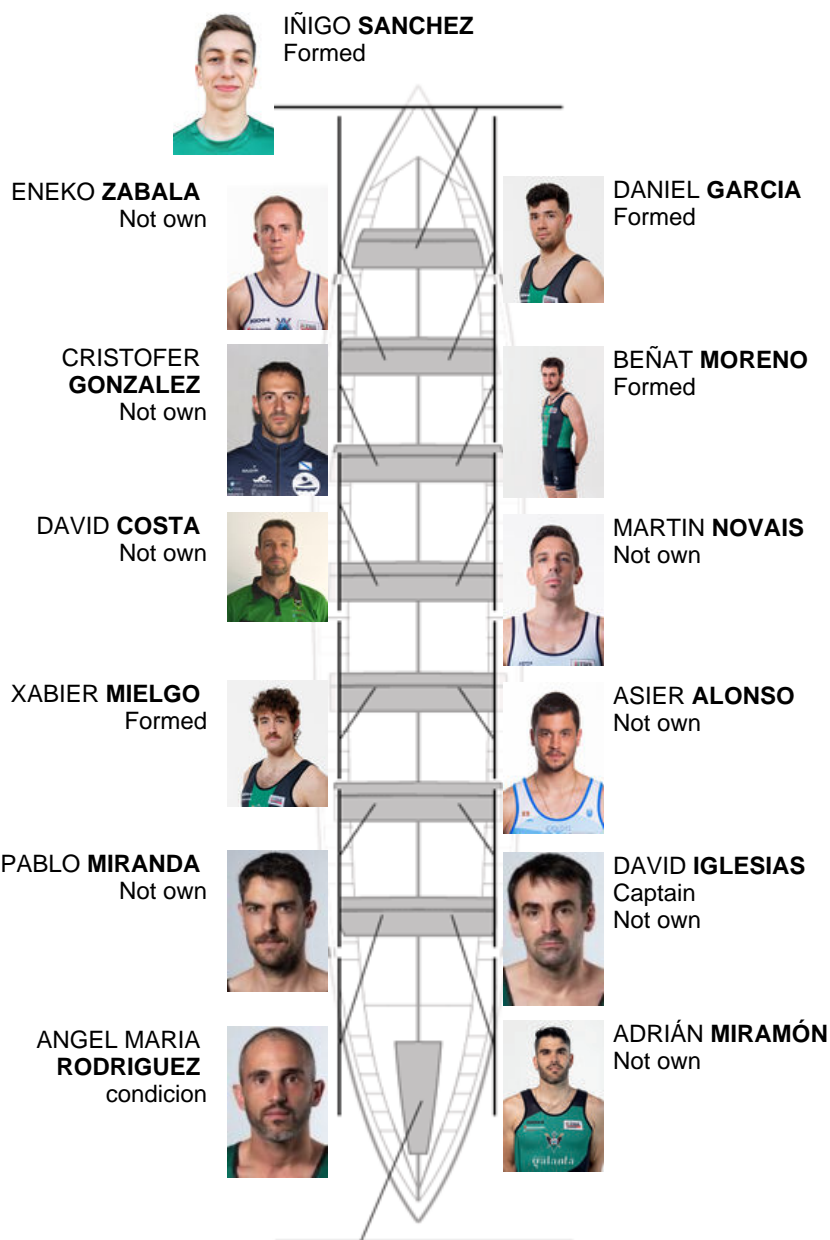

	Club	Time	Dif.	%	Points
6	KAIKU BEREZ GALANTA	20:14,98	00:19.20	101.60%	7

Coach  
CARLOS  
RODRÍGUEZ

Delegate  
IÑAKI  
MENDIKOTE

Firma y sello

**Subtitutes**

Rower/ skipper  
~~BERNABE~~  
~~BERNABE~~  
ANDOIN  
Not own  
Formed