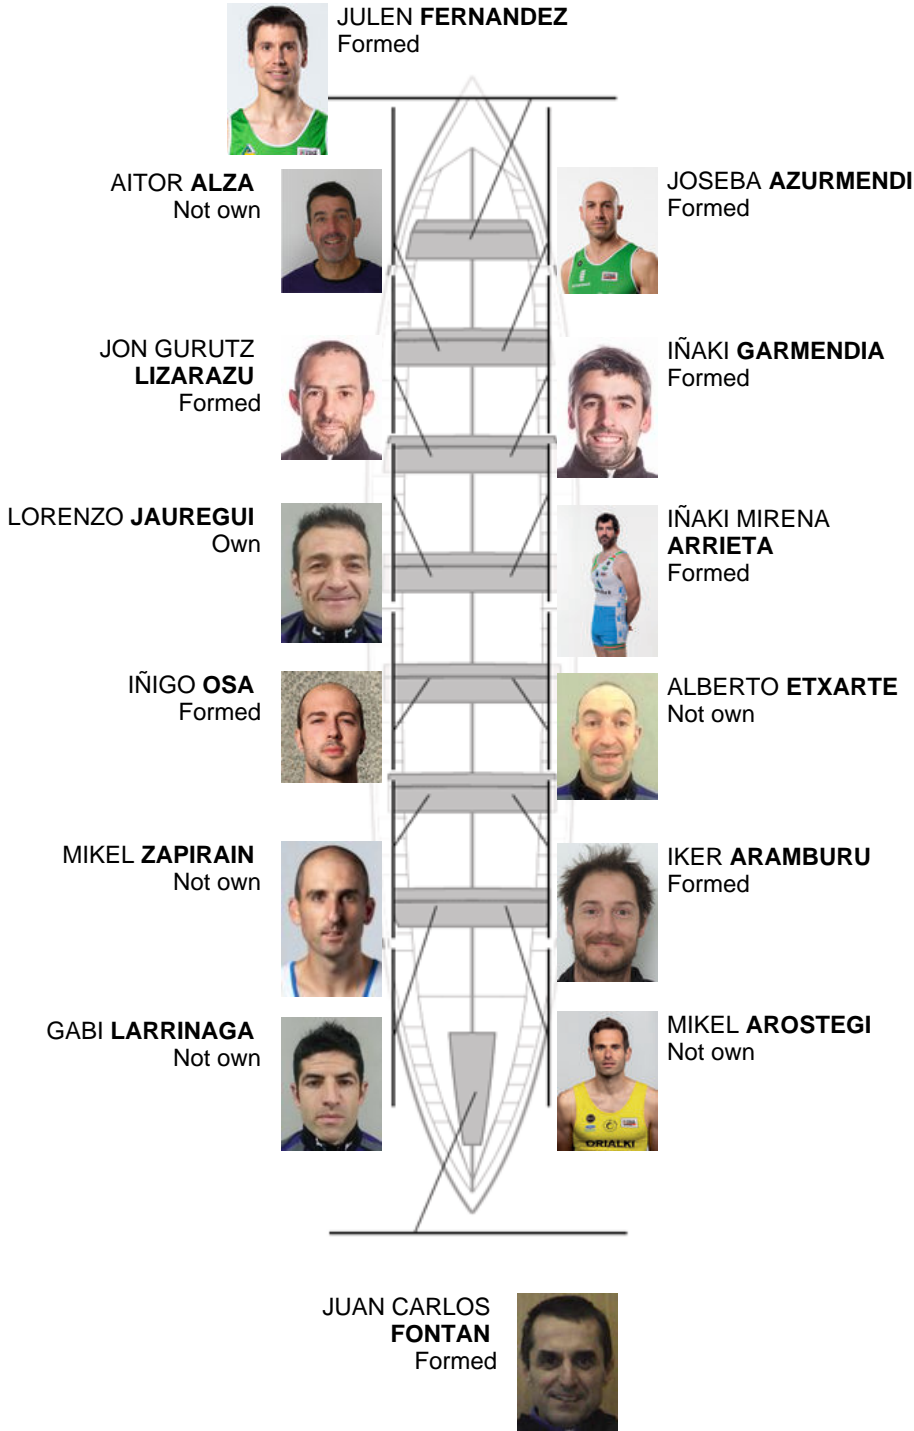

07-23-2011 / Pasaiko Portu Berriaren I. Bandera - Scoring

	Club	Time	Dif.	%	Points
7	SAN PEDRO - HARRI	20:04,02	00:27.68	102.35%	6

Coach
GABI
LARRINAGA

Delegate
JOSE MANUEL
OYARBIDE

Firma y sello

Subtitutes

Rower
JOSEBA
MABRIMA
MAYOZ
Not own
Not own

Formed:8

Own: 1

Not own: 5