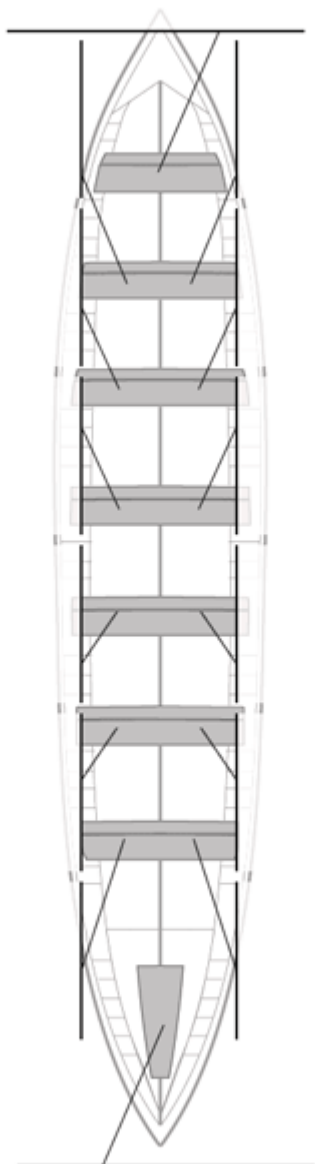

Club	Tiempo	A favor	%	Puntos
12	LAREDO	20:44,44	01:18,90	106.77%	1

Image not found or type unknown

Entrenador

Image not found or type unknown

Delegado

Image not found or type unknown

LAREDO

Firma y sello

Suplentes

Canteranos: 0

Propios: 0

No propios: 0