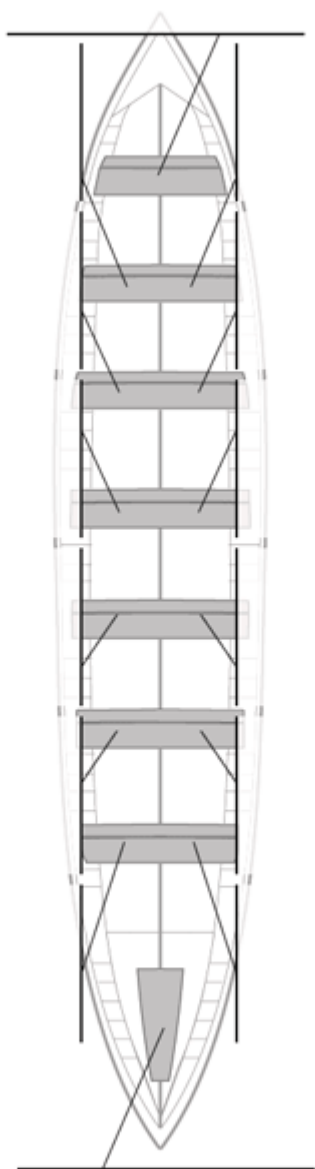

Club	Tiempo	A favor	%	Puntos
9	MECOS MONDARIZ	20:34,26	00:44,66	103.76%	4

Entrenador

Delegado

MECOS MONDARIZ

Image not found or type unknown

Image not found or type unknown

Firma y sello

Image not found or type unknown

Suplentes

Canteranos:0

Propios: 0

No propios: 0