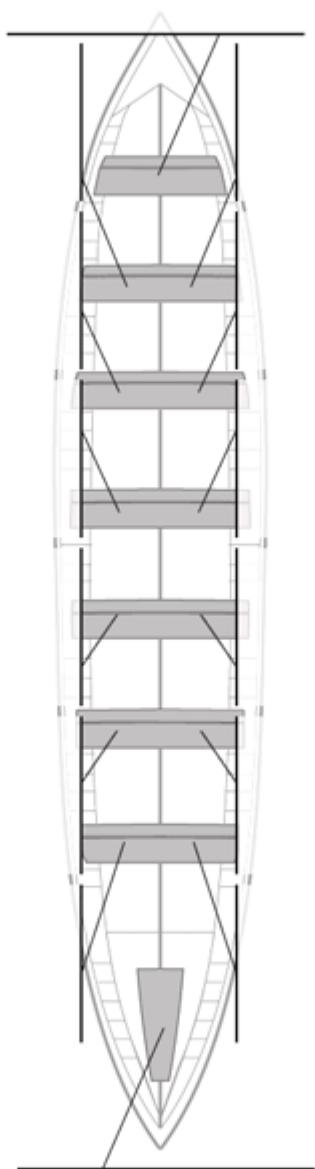

Club	Tiempo	A favor	%	Puntos
9	LAREDO	23:17,84	01:05,65	104.93%	4

Entrenador

Delegado

LAREDO

Image not found or type unknown

Image not found or type unknown

Firma y sello

Image not found or type unknown

Suplentes

Canteranos:0

Propios: 0

No propios: 0