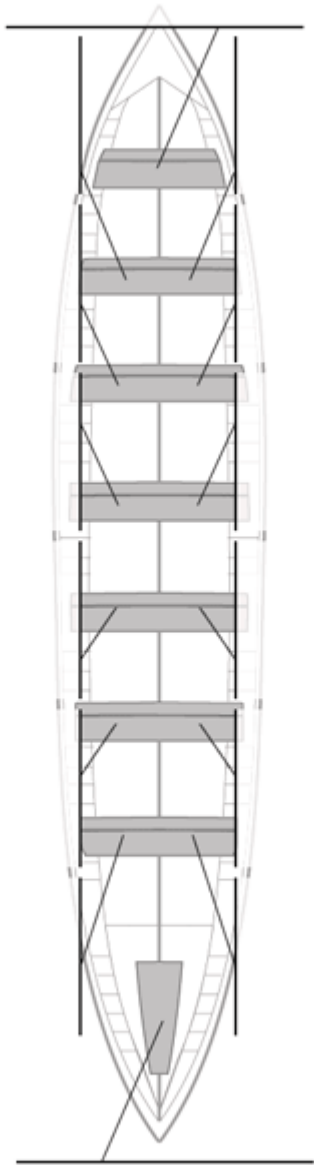

Club	Tiempo	A favor	%	Puntos
5	MECOS MONDARIZ	20:14,19	00:25,28	102.13%	8

Entrenador

Delegado

MECOS MONDARIZ

Image not found or type unknown

Image not found or type unknown

Firma y sello

Image not found or type unknown

Suplentes

Canteranos:0

Propios: 0

No propios: 0