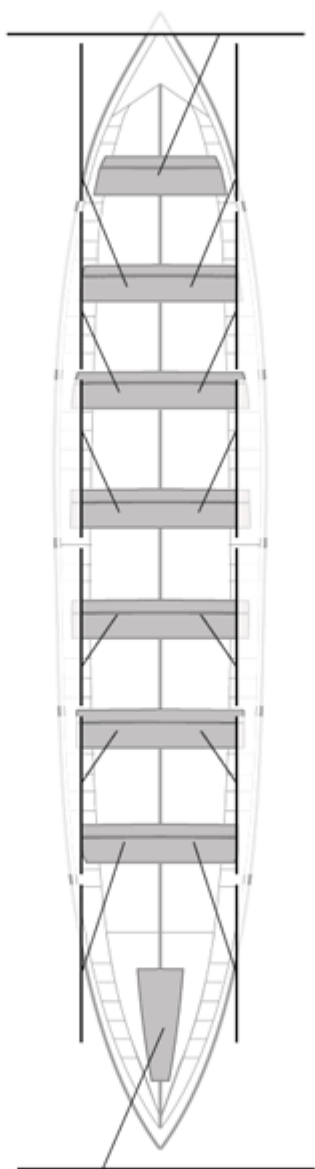

Club	Tiempo	A favor	%	Puntos
10	MECOS MONDARIZ	19:48,87	00:29,69	102.56%	3

Entrenador

Delegado

MECOS MONDARIZ

Image not found or type unknown

Image not found or type unknown

Firma y sello

Image not found or type unknown

Suplentes

Canteranos:0

Propios: 0

No propios: 0