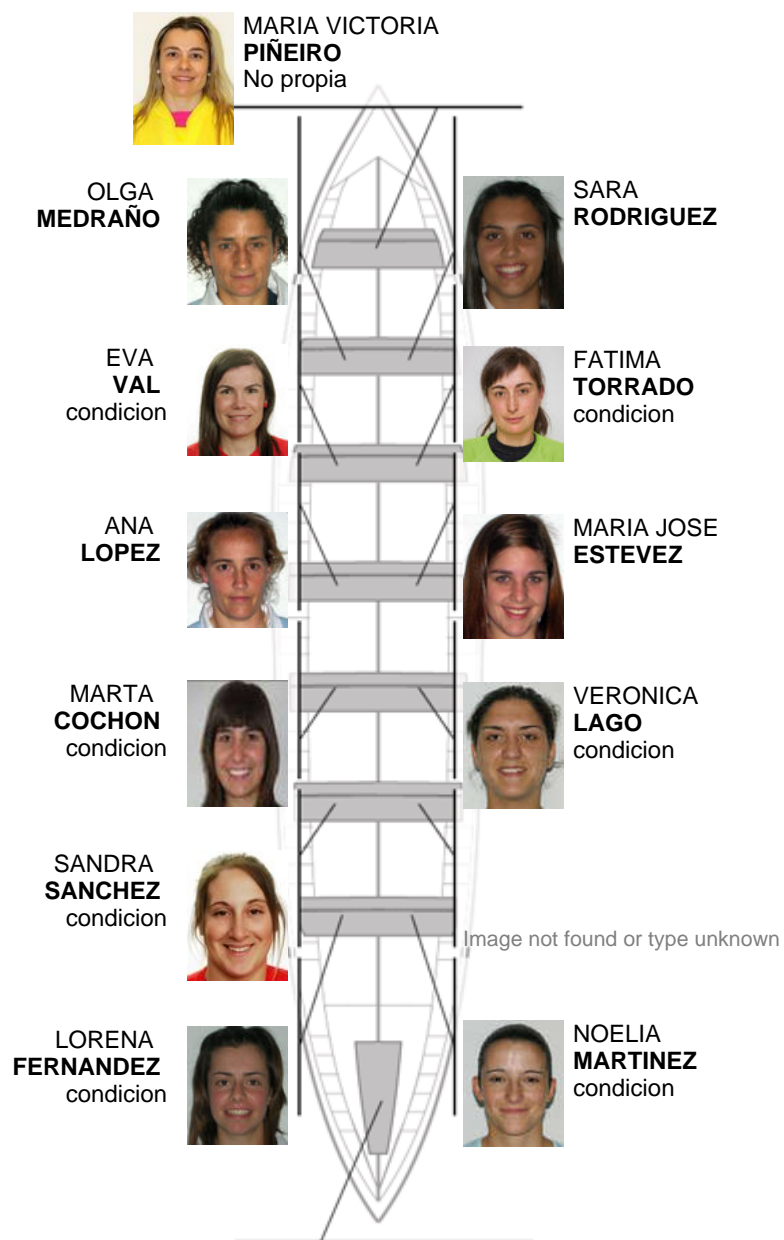

	Club	Tiempo	A favor	%	Puntos
2	GALICIA	10:46,79	00:06.71	101.04%	3

Entrenador

Delegado

GALICIA

Image not found or type unknown

Image not found or type unknown

Firma y sello

Image not found or type unknown